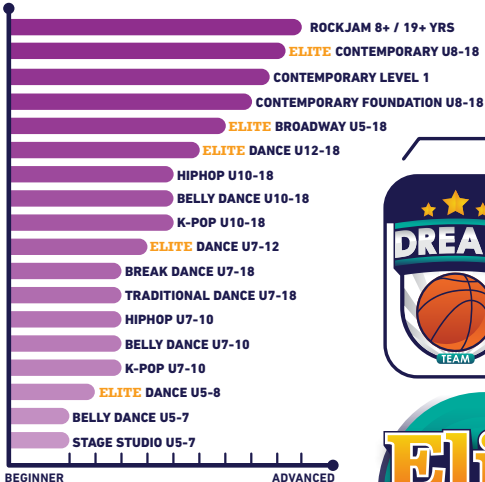

BALLET

YOGA

MARTIAL ARTS

MULTI-SPORTS

5-18
YRS

ACTIVITY CLASSES

GYMNASTICS

BALLET

MARTIAL ARTS

CHEERLEADING

FUTSAL

BASKETBALL

SWIMMING

PICKLEBALL

DANCE

NEW DREAM TEAM