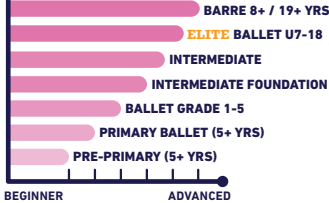

Fall Term Schedule
Jul 22nd until Oct 20th 2024
Updated Aug 19th

SCAN FOR
E-SCHEDULE

Time	Monday		Tuesday		Wednesday		Thursday		Time	Friday		Saturday		Sunday	
	Sport 1	Sport 2	Sport 1	Sport 2	Sport 1	Sport 2	Sport 1	Sport 2		Sport 1	Sport 2	Sport 1	Sport 2	Sport 1	Sport 2
09.00									09.00						
09.30									09.30						
09.30									09.30						
10.00									10.00						
10.00									10.00						
10.30									10.30						
10.30									10.30						
11.00									11.00						
11.00									11.00						
11.30									11.30						
11.30									11.30						
12.00									12.00						
12.00									12.00						
12.30									12.30						
12.30									12.30						
13.00									13.00						
13.00									13.00						
13.30									13.30						
13.30									13.30						
14.00									14.00						
14.00									14.00						
14.30									14.30						
14.30									14.30						
15.00									15.00						
15.00									15.00						
15.30									15.30						
15.30									15.30						
16.00									16.00						
16.00									16.00						
16.30									16.30						
16.30									16.30						
17.00									17.00						
17.00									17.00						
17.30									17.30						
17.30									17.30						
18.00									18.00						
18.00									18.00						
18.30									18.30						
18.30									18.30						
19.00									19.00						
19.00									19.00						
19.30									19.30						
19.30									19.30						
20.00									20.00						
20.00									20.00						
20.30									20.30						
20.30									20.30						
21.00									21.00						
21.00									21.00						
21.30									21.30						

INDEX: Basketball | Futsal | **Elite** : up to 120 min class | : up to 120 min class

NEW PROGRAM CLASSIFICATION & PROGRESSION

6-6
MO YRS

EARLY CHILDHOOD EDUCATION

NEW ACADEMIC

GYMNASTICS

DANCE

SWIMMING

BALLET

YOGA

MARTIAL ARTS

MULTI-SPORTS

5-18
YRS

ACTIVITY CLASSES

GYMNASTICS

BALLET