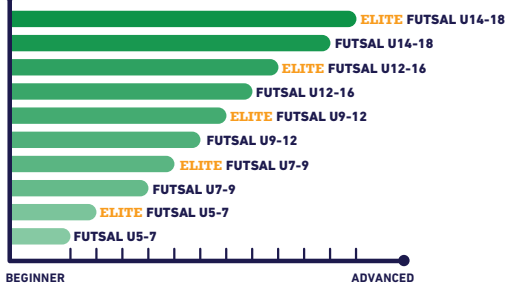

Fall Term Schedule
Jul 22nd until Oct 20th 2024
Updated Aug 19th

SCAN FOR
E-SCHEDULE

Time	Monday		Tuesday		Wednesday		Thursday		Time	Friday		Saturday		Sunday	
	Sport 1	Sport 2	Sport 1	Sport 2	Sport 1	Sport 2	Sport 1	Sport 2		Sport 1	Sport 2	Sport 1	Sport 2	Sport 1	Sport 2
09.00									09.00						
09.30									09.30						
09.30									09.30						
10.00									10.00						
10.00									10.00						
10.30									10.30						
10.30									10.30						
11.00									11.00						
11.00									11.00						
11.30									11.30						
11.30									11.30						
12.00									12.00						
12.00									12.00						
12.30									12.30						
12.30									12.30						
13.00									13.00						
13.00									13.00						
13.30									13.30						
13.30									13.30						
14.00									14.00						
14.00									14.00						
14.30									14.30						
14.30									14.30						
15.00									15.00						
15.00									15.00						
15.30									15.30						
15.30									15.30						
16.00									16.00						
16.00									16.00						
16.30									16.30						
16.30									16.30						
17.00									17.00						
17.00									17.00						
17.30									17.30						
17.30									17.30						
18.00									18.00						
18.00									18.00						
18.30									18.30						
18.30									18.30						
19.00									19.00						
19.00									19.00						
19.30									19.30						
19.30									19.30						
20.00									20.00						
20.00									20.00						
20.30									20.30						
20.30									20.30						
21.00									21.00						
21.00									21.00						
21.30									21.30						

INDEX: Basketball | Futsal | **Elite** : up to 120 min class | : up to 120 min class

NEW PROGRAM CLASSIFICATION & PROGRESSION

6-6
MO YRS

EARLY CHILDHOOD EDUCATION

NEW ACADEMIC

GYMNASTICS

DANCE

SWIMMING

BALLET

YOGA

MARTIAL ARTS

MULTI-SPORTS

5-18
YRS

ACTIVITY CLASSES

GYMNASTICS

BALLET

MARTIAL ARTS

CHEERLEADING

FUTSAL

BASKETBALL

SWIMMING

PICKLEBALL

DANCE

NEW DREAM TEAM