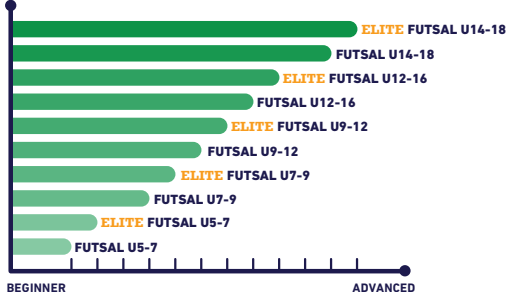

INDEX:

Gymnastics	Cheerleading	Ballet	Contemporary Dance	Broadway	Dance	Taekwondo	Elite : up to 90 min class
------------	--------------	--------	--------------------	----------	-------	-----------	----------------------------

MARTIAL ARTS

MULTI-SPORTS

5-18 YRS ACTIVITY CLASSES

GYMNASTICS

BALLET

MARTIAL ARTS

CHEERLEADING

FUTSAL

BASKETBALL

SWIMMING

PICKLEBALL

DANCE

NEW DREAM TEAM

BASKETBALL

- BASKETBALL U10
- BASKETBALL U12
- BASKETBALL U14
- BASKETBALL U16

FUTSAL