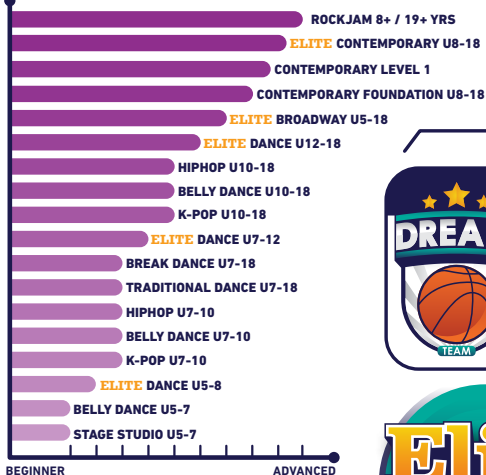

MARTIAL ARTS

MULTI-SPORTS

5-18 YRS ACTIVITY CLASSES

GYMNASTICS

BALLET

MARTIAL ARTS

CHEERLEADING

FUTSAL

BASKETBALL

SWIMMING

PICKLEBALL

DANCE

NEW DREAM TEAM

BASKETBALL

- BASKETBALL U10
- BASKETBALL U12
- BASKETBALL U14
- BASKETBALL U16

FUTSAL