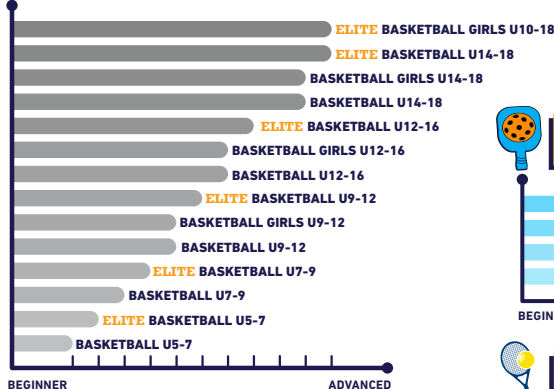

PRESCHOOL : LEARN & PLAY 1 | LEARN & PLAY 2 | SMART OLOGY 3 | SMART OLOGY 4 | KINDERGARTEN : Primary 5 | Primary 6

FOR PRESCHOOL & KINDERGARTEN CLASSES ARE AN ADDITIONAL FEE. PLEASE CONTACT STUDENT ADVISOR!

MARTIAL ARTS

MULTI-SPORTS

5-18 YRS ACTIVITY CLASSES

GYMNASTICS

BALLET

MARTIAL ARTS

CHEERLEADING

FUTSAL

BASKETBALL

SWIMMING

PICKLEBALL

DANCE

NEW DREAM TEAM

BASKETBALL

- BASKETBALL U10
- BASKETBALL U12
- BASKETBALL U14
- BASKETBALL U16

FUTSAL