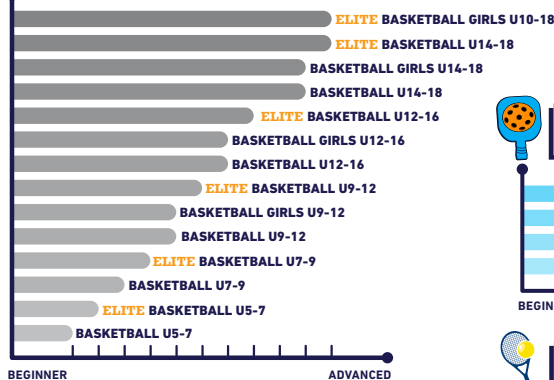

Fall Term Schedule
Jul 22nd until Oct 20th 2024
Updated Aug 19th

SCAN FOR
E-SCHEDULE

Time	Monday		Tuesday		Wednesday		Thursday		Time	Friday		Saturday		Sunday	
	Sport 1	Sport 2	Sport 1	Sport 2	Sport 1	Sport 2	Sport 1	Sport 2		Sport 1	Sport 2	Sport 1	Sport 2	Sport 1	Sport 2
09.00									09.00						
09.30									09.30						
09.30									09.30						
10.00									10.00						
10.00									10.00						
10.30									10.30						
10.30									10.30						
11.00									11.00						
11.00									11.00						
11.30									11.30						
11.30									11.30						
12.00									12.00						
12.00									12.00						
12.30									12.30						
12.30									12.30						
13.00									13.00						
13.00									13.00						
13.30									13.30						
13.30									13.30						
14.00									14.00						
14.00									14.00						
14.30									14.30						
14.30									14.30						
15.00									15.00						
15.00									15.00						
15.30									15.30						
15.30									15.30						
16.00									16.00						
16.00									16.00						
16.30									16.30						
16.30									16.30						
17.00									17.00						
17.00									17.00						
17.30									17.30						
17.30									17.30						
18.00									18.00						
18.00									18.00						
18.30									18.30						
18.30									18.30						
19.00									19.00						
19.00									19.00						
19.30									19.30						
19.30									19.30						
20.00									20.00						
20.00									20.00						
20.30									20.30						
20.30									20.30						
21.00									21.00						
21.00									21.00						
21.30									21.30						

BALLET

YOGA

MARTIAL ARTS

MULTI-SPORTS

5-18
YRS

ACTIVITY CLASSES

GYMNASTICS

BALLET

MARTIAL ARTS

CHEERLEADING

FUTSAL

BASKETBALL

SWIMMING

PICKLEBALL

DANCE

NEW DREAM TEAM

BASKETBALL

- BASKETBALL U10
- BASKETBALL U12
- BASKETBALL U14
- BASKETBALL U16

FUTSAL

- FUTSAL U6
- FUTSAL U8
- FUTSAL U10
- FUTSAL U13

PARKOUR

- UP TO 90 MIN CLASS
- PRE-QUALIFICATION IS REQUIRED
- CHECK WITH ELITE CLASS INSTRUCTOR