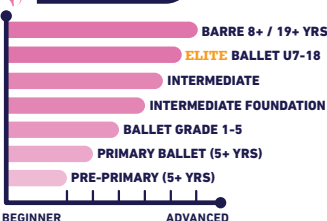

INDEX:

Gymnastics	Cheerleading	Ballet	Contemporary Dance	Broadway	Dance	Taekwondo	Elite : up to 90 min class
------------	--------------	--------	--------------------	----------	-------	-----------	----------------------------

PRESCHOOL : LEARN & PLAY 1 | LEARN & PLAY 2 | SMART OLOGY 3 | SMART OLOGY 4 | KINDERGARTEN : Primary 5 | Primary 6

FOR PRESCHOOL & KINDERGARTEN CLASSES ARE AN ADDITIONAL FEE. PLEASE CONTACT STUDENT ADVISOR!

MARTIAL ARTS

MULTI-SPORTS

5-18 YRS ACTIVITY CLASSES

GYMNASTICS

BALLET

MARTIAL ARTS

CHEERLEADING

FUTSAL

BASKETBALL

SWIMMING

PICKLEBALL

DANCE

NEW DREAM TEAM

BASKETBALL

- BASKETBALL U10
- BASKETBALL U12
- BASKETBALL U14
- BASKETBALL U16

FUTSAL