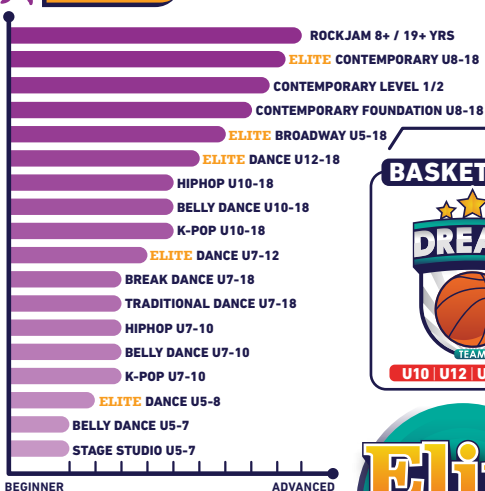

MARTIAL ARTS

MULTI-SPORTS

5-18
YRS

ACTIVITY CLASSES

GYMNASTICS

BALLET

MARTIAL ARTS

CHEERLEADING

FUTSAL

BASKETBALL

SWIMMING

PICKLEBALL

DANCE

NEW DREAM TEAM

BASKETBALL

U10 | U12 | U14 | U16