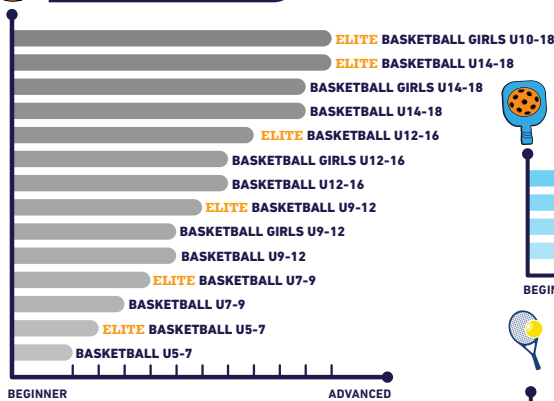

FREE PLAY
Available in Sports Court whenever there are no classes or Private Instructions scheduled!

INDEX: Basketball | Futsal | **Elite**: up to 120 min class | DREAM TEAM: up to 120 min class

NEW PROGRAM CLASSIFICATION & PROGRESSION

MARTIAL ARTS

MULTI-SPORTS

5-18
YRS

ACTIVITY CLASSES

GYMNASTICS

BALLET

MARTIAL ARTS

CHEERLEADING

FUTSAL

BASKETBALL

SWIMMING

PICKLEBALL

DANCE

NEW DREAM TEAM

BASKETBALL

U10 | U12 | U14 | U16

FUTSAL

U6 | U8 | U10 | U13

GYMNASTICS

LEVEL 3-10

TENNIS

PARKOUR

Elite CLASS

- UP TO 90 MIN CLASS
- PRE-QUALIFICATION IS REQUIRED
- CHECK WITH ELITE CLASS INSTRUCTOR