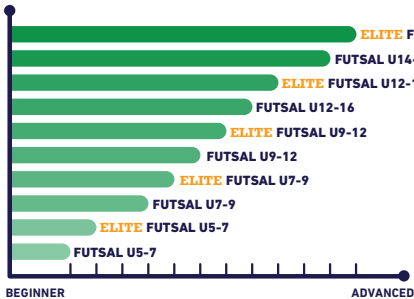

FREE PLAY
Available in Sports Court whenever there are no classes or Private Instructions scheduled!

INDEX: Basketball | Futsal | **Elite**: up to 120 min class | DREAM TEAM: up to 120 min class

NEW PROGRAM CLASSIFICATION & PROGRESSION

MARTIAL ARTS

MULTI-SPORTS

5-18
YRS

ACTIVITY CLASSES

GYMNASTICS

BALLET

MARTIAL ARTS

CHEERLEADING

FUTSAL

BASKETBALL

SWIMMING

PICKLEBALL

DANCE

NEW DREAM TEAM

BASKETBALL

U10 | U12 | U14 | U16

FUTSAL

U6 | U8 | U10 | U13

GYMNASTICS

LEVEL 3-10

TENNIS

PARKOUR

Elite CLASS

- UP TO 90 MIN CLASS
- PRE-QUALIFICATION IS REQUIRED
- CHECK WITH ELITE CLASS INSTRUCTOR