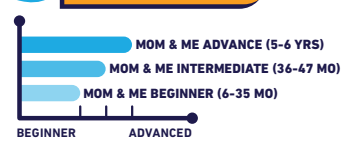

NEW PROGRAM CLASSIFICATION & PROGRESSION

6-6
MO YRS

EARLY CHILDHOOD EDUCATION

NEW ACADEMIC

GYMNASTICS

DANCE

SWIMMING

YOGA

BALLET

MARTIAL ARTS

MULTI-SPORTS

5-18
YRS

ACTIVITY CLASSES

GYMNASTICS

BALLET

MARTIAL ARTS

CHEERLEADING

FUTSAL

BASKETBALL

SWIMMING

PICKLEBALL

DANCE

NEW DREAM TEAM

BASKETBALL

U10 | U12 | U14 | U16

FUTSAL

U6 | U8 | U10 | U13

GYMNASTICS

LEVEL 3-10

TENNIS

PARKOUR

Elite CLASS

- UP TO 90 MIN CLASS
- PRE-QUALIFICATION IS REQUIRED
- CHECK WITH ELITE CLASS INSTRUCTOR

ROCKFIT

YOGA