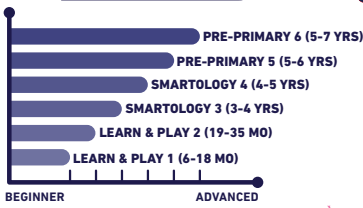

NEW PROGRAM CLASSIFICATION & PROGRESSION

6-6
MO YRS

EARLY CHILDHOOD EDUCATION

NEW ACADEMIC