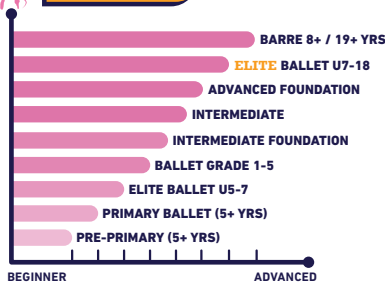

NEW! **Elite**
CHAMPIONSHIPS
ADULT 19+

REGISTRATION OPENS
1ST APRIL 2025

INDEX:	Gymnastics	Cheerleading	Ballet	Contemporary Dance	Broadway	Dance	Taekwondo	Elite : up to 90 min class
	PRESCHOOL : LEARN & PLAY 1 LEARN & PLAY 2 SMART OLOGY 3 SMART OLOGY 4 KINDERGARTEN : P^rimary 5 P^rimary 6							

FREE PLAY
Available in Sports Court whenever there are no classes or Private Instructions scheduled!

INDEX: Basketball | Futsal | **Elite**: up to 120 min class | DREAM TEAM: up to 120 min class

NEW PROGRAM CLASSIFICATION & PROGRESSION

MARTIAL ARTS

MULTI-SPORTS

5-18
YRS

ACTIVITY CLASSES

GYMNASTICS

BALLET

MARTIAL ARTS

CHEERLEADING

FUTSAL

BASKETBALL

SWIMMING

PICKLEBALL

DANCE

NEW DREAM TEAM

BASKETBALL

U10 | U12 | U14 | U16