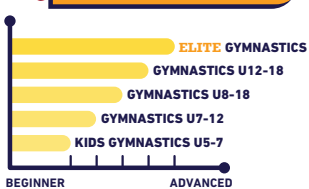

FREE PLAY
Available in Sports Court whenever there are no classes or Private Instructions scheduled!

INDEX: Basketball | Futsal | **Elite**: up to 120 min class | DREAM TEAM: up to 120 min class

NEW PROGRAM CLASSIFICATION & PROGRESSION

MARTIAL ARTS

MULTI-SPORTS

5-18
YRS

ACTIVITY CLASSES

GYMNASTICS

BALLET

MARTIAL ARTS

CHEERLEADING

FUTSAL

BASKETBALL

SWIMMING

PICKLEBALL

DANCE

NEW DREAM TEAM

BASKETBALL

U10 | U12 | U14 | U16