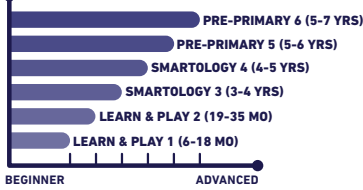

INDEX:	PRESCHOOL : LEARN & PLAY 1	LEARN & PLAY 2	SMART OLOGY 3	SMART OLOGY 4	KINDERGARTEN : Primary 5	Primary 6								
	Gymnastics		Cheerleading		Ballet		Contemporary Dance		Broadway		Dance		Taekwondo	Elite : up to 90 min class

FOR PRESCHOOL & KINDERGARTEN CLASSES ARE AN ADDITIONAL FEE. PLEASE CONTACT STUDENT ADVISOR!

NEW PROGRAM CLASSIFICATION & PROGRESSION

6-6
MO YRS

EARLY CHILDHOOD EDUCATION

NEW ACADEMIC

GYMNASTICS

DANCE

SWIMMING