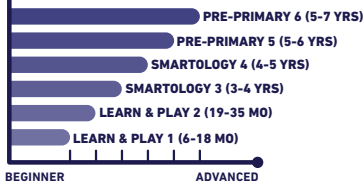

NEW PROGRAM CLASSIFICATION & PROGRESSION

6-6
MO YRS

EARLY CHILDHOOD EDUCATION

NEW ACADEMIC