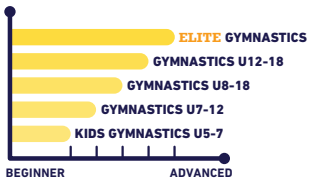

FREE PLAY
Available in Sports Court
whenever there are no classes or
Private Instructions scheduled!

INDEX: Basketball | Futsal | **Elite**: up to 120 min class | DREAM TEAM: up to 120 min class

NEW PROGRAM CLASSIFICATION & PROGRESSION

MARTIAL ARTS

MULTI-SPORTS

5-18
YRS

ACTIVITY CLASSES

GYMNASTICS

BALLET

MARTIAL ARTS

CHEERLEADING

FUTSAL

BASKETBALL

SWIMMING

PICKLEBALL

DANCE

NEW DREAM TEAM

BASKETBALL

- BASKETBALL U10
- BASKETBALL U12
- BASKETBALL U14
- BASKETBALL U16