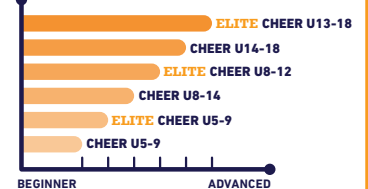

CHEERLEADING