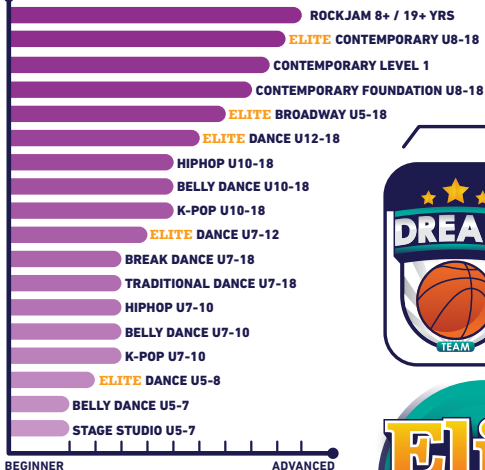

MARTIAL ARTS

MULTI-SPORTS

5-18
YRS

ACTIVITY CLASSES

GYMNASTICS

BALLET

MARTIAL ARTS

CHEERLEADING

FUTSAL

BASKETBALL

SWIMMING

PICKLEBALL

DANCE

NEW DREAM TEAM

BASKETBALL

- BASKETBALL U10
- BASKETBALL U12
- BASKETBALL U14
- BASKETBALL U16

FUTSAL

- FUTSAL U6
- FUTSAL U8
- FUTSAL U10
- FUTSAL U13

PARKOUR

- UP TO 90 MIN CLASS
- PRE-QUALIFICATION IS REQUIRED
- CHECK WITH ELITE CLASS INSTRUCTOR

YOGA

ROCKFIT