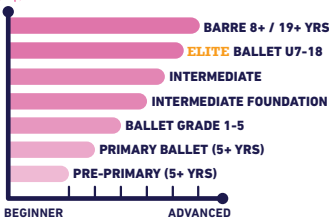

FREE PLAY
Available in Sports Court
whenever there are no classes or
Private Instructions scheduled!

INDEX: Basketball | Futsal | **Elite**: up to 120 min class | DREAM TEAM: up to 120 min class

NEW PROGRAM CLASSIFICATION & PROGRESSION

6-6
MO YRS

EARLY CHILDHOOD EDUCATION

NEW ACADEMIC

GYMNASTICS

DANCE

SWIMMING

BALLET

YOGA

MARTIAL ARTS

MULTI-SPORTS

5-18
YRS

ACTIVITY CLASSES

GYMNASTICS

BALLET

MARTIAL ARTS

CHEERLEADING

FUTSAL

BASKETBALL

SWIMMING

PICKLEBALL

DANCE

NEW DREAM TEAM

BASKETBALL

- BASKETBALL U10
- BASKETBALL U12
- BASKETBALL U14
- BASKETBALL U16