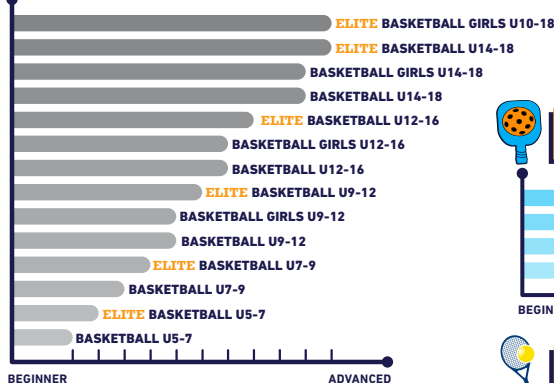

BALLET

YOGA

MARTIAL ARTS

MULTI-SPORTS

5-18
YRS

ACTIVITY CLASSES

GYMNASTICS

BALLET

MARTIAL ARTS

CHEERLEADING

FUTSAL

BASKETBALL

SWIMMING

PICKLEBALL

DANCE

NEW DREAM TEAM

BASKETBALL

- BASKETBALL U10
- BASKETBALL U12
- BASKETBALL U14
- BASKETBALL U16

FUTSAL

- FUTSAL U6
- FUTSAL U8
- FUTSAL U10
- FUTSAL U13

PARKOUR

- UP TO 90 MIN CLASS
- PRE-QUALIFICATION IS REQUIRED
- CHECK WITH ELITE CLASS INSTRUCTOR

FREE PLAY
Available in Sports Court
whenever there are no classes or
Private Instructions scheduled!

INDEX: Basketball | Futsal | **Elite**: up to 120 min class | DREAM TEAM: up to 120 min class

NEW PROGRAM CLASSIFICATION & PROGRESSION