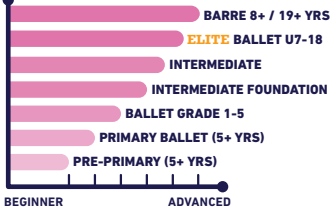

BALLET

YOGA

MARTIAL ARTS

MULTI-SPORTS

5-18
YRS

ACTIVITY CLASSES

GYMNASTICS

BALLET