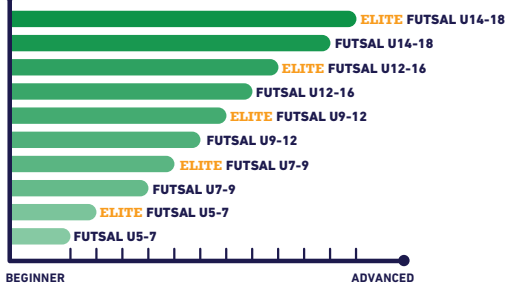

FREE PLAY
Available in Sports Court
whenever there are no classes or
Private Instructions scheduled!

INDEX: Basketball | Futsal | **Elite**: up to 120 min class | DREAM TEAM: up to 120 min class

NEW PROGRAM CLASSIFICATION & PROGRESSION

MARTIAL ARTS

MULTI-SPORTS

5-18
YRS

ACTIVITY CLASSES

GYMNASTICS

BALLET

MARTIAL ARTS

CHEERLEADING

FUTSAL

BASKETBALL

SWIMMING

PICKLEBALL

DANCE

NEW DREAM TEAM

BASKETBALL

- BASKETBALL U10
- BASKETBALL U12
- BASKETBALL U14
- BASKETBALL U16

FUTSAL

- FUTSAL U6
- FUTSAL U8
- FUTSAL U10
- FUTSAL U13

PARKOUR

- UP TO 90 MIN CLASS
- PRE-QUALIFICATION IS REQUIRED
- CHECK WITH ELITE CLASS INSTRUCTOR

YOGA

ROCKFIT