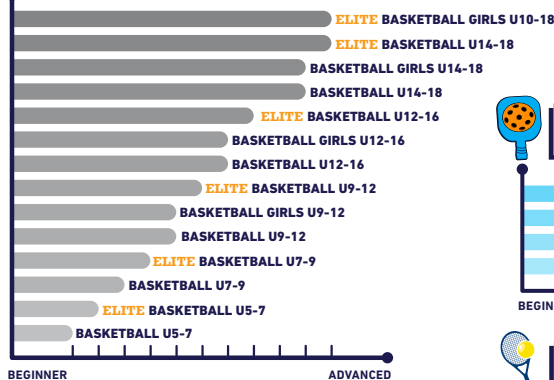

FREE PLAY
Available in Sports Court
whenever there are no classes or
Private Instructions scheduled!

INDEX: Basketball | Futsal | **Elite**: up to 120 min class | DREAM TEAM: up to 120 min class

NEW PROGRAM CLASSIFICATION & PROGRESSION

6-6
MO YRS

EARLY CHILDHOOD EDUCATION

NEW ACADEMIC

GYMNASTICS

DANCE

SWIMMING

BALLET

YOGA

MARTIAL ARTS

MULTI-SPORTS

5-18
YRS

ACTIVITY CLASSES

GYMNASTICS

BALLET

MARTIAL ARTS

CHEERLEADING

FUTSAL

BASKETBALL

SWIMMING

PICKLEBALL

DANCE

NEW DREAM TEAM

BASKETBALL

- BASKETBALL U10
- BASKETBALL U12
- BASKETBALL U14
- BASKETBALL U16