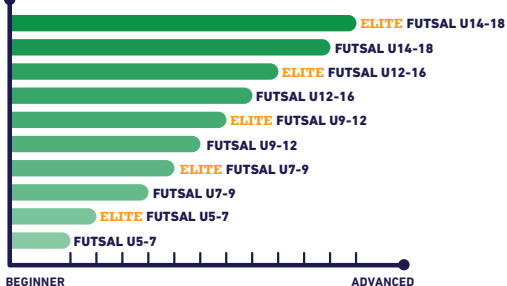

FOR PRESCHOOL & KINDERGARTEN CLASSES ARE AN ADDITIONAL FEE. PLEASE CONTACT STUDENT ADVISOR!

NEW PROGRAM CLASSIFICATION & PROGRESSION

6-6
MO YRS

EARLY CHILDHOOD EDUCATION

NEW ACADEMIC

GYMNASTICS

DANCE

SWIMMING

BALLET

YOGA

MARTIAL ARTS

MULTI-SPORTS

5-18
YRS

ACTIVITY CLASSES

GYMNASTICS

BALLET

MARTIAL ARTS

CHEERLEADING

FUTSAL

BASKETBALL

SWIMMING

PICKLEBALL

DANCE

NEW DREAM TEAM

BASKETBALL

- BASKETBALL U10
- BASKETBALL U12
- BASKETBALL U14
- BASKETBALL U16

FUTSAL

- FUTSAL U6
- FUTSAL U8
- FUTSAL U10
- FUTSAL U13

PARKOUR

- UP TO 90 MIN CLASS
- PRE-QUALIFICATION IS REQUIRED
- CHECK WITH ELITE CLASS INSTRUCTOR