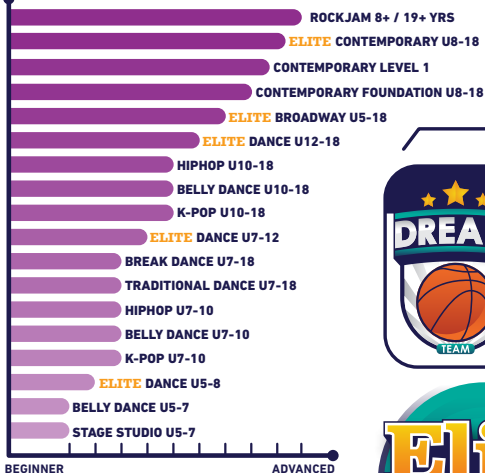

BALLET

YOGA

MARTIAL ARTS

MULTI-SPORTS

5-18
YRS

ACTIVITY CLASSES

GYMNASTICS

BALLET

MARTIAL ARTS

CHEERLEADING

FUTSAL

BASKETBALL

SWIMMING

PICKLEBALL

DANCE

NEW DREAM TEAM