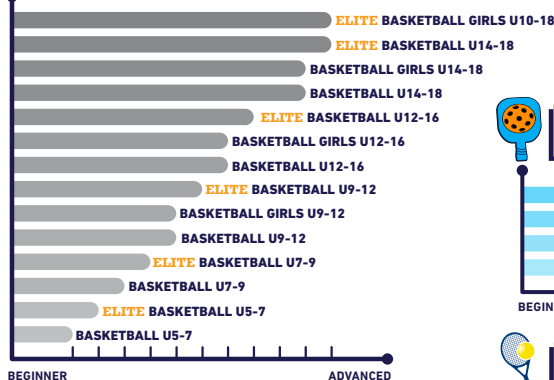

FOR PRESCHOOL & KINDERGARTEN CLASSES ARE AN ADDITIONAL FEE. PLEASE CONTACT STUDENT ADVISOR!

NEW PROGRAM CLASSIFICATION & PROGRESSION

6-6
MO YRS

EARLY CHILDHOOD EDUCATION

NEW ACADEMIC

GYMNASTICS

DANCE

SWIMMING

BALLET

YOGA

MARTIAL ARTS

MULTI-SPORTS

5-18
YRS

ACTIVITY CLASSES

GYMNASTICS

BALLET

MARTIAL ARTS

CHEERLEADING

FUTSAL

BASKETBALL

SWIMMING

PICKLEBALL

DANCE

NEW DREAM TEAM

BASKETBALL

- BASKETBALL U10
- BASKETBALL U12
- BASKETBALL U14
- BASKETBALL U16

FUTSAL

- FUTSAL U6
- FUTSAL U8
- FUTSAL U10
- FUTSAL U13

PARKOUR

- UP TO 90 MIN CLASS
- PRE-QUALIFICATION IS REQUIRED
- CHECK WITH ELITE CLASS INSTRUCTOR