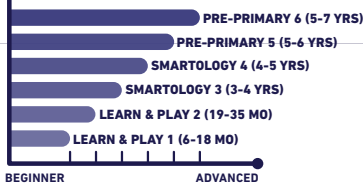

INDEX: PRESCHOOL : LEARN&PLAY1 LEARN&PLAY2 SMARTOLOGY3 SMARTOLOGY4 KINDERGARTEN : Primary5 Primary6

Gymnastics Cheerleading Ballet Contemporary Dance Broadway Basketball Futsal Dance Taekwondo **Elite** : up to 90 min class

FOR PRESCHOOL & KINDERGARTEN CLASSES ARE AN ADDITIONAL FEE. PLEASE CONTACT STUDENT ADVISOR!

NEW PROGRAM CLASSIFICATION & PROGRESSION

6-6
MO YRS

EARLY CHILDHOOD EDUCATION

NEW ACADEMIC

GYMNASTICS

DANCE

SWIMMING