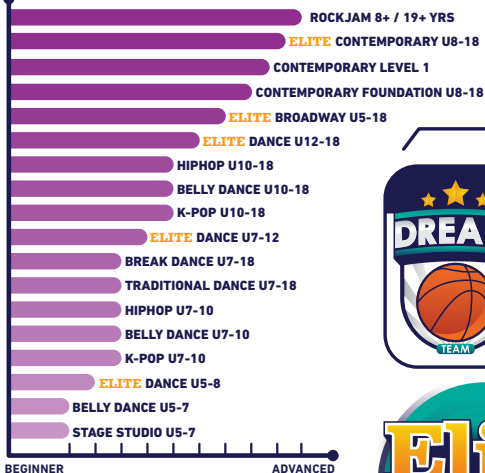

BALLET

YOGA

MARTIAL ARTS

MULTI-SPORTS

5-18
YRS

ACTIVITY CLASSES

GYMNASTICS

BALLET

MARTIAL ARTS

CHEERLEADING

FUTSAL

BASKETBALL

SWIMMING

PICKLEBALL

DANCE

NEW DREAM TEAM