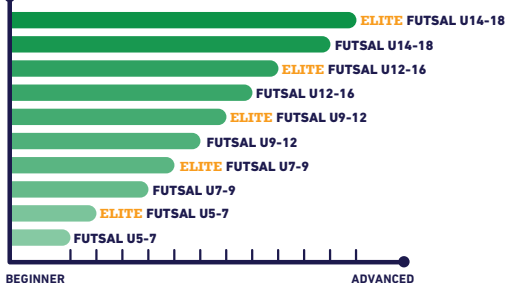

FOR PRESCHOOL & KINDERGARTEN CLASSES ARE AN ADDITIONAL FEE. PLEASE CONTACT STUDENT ADVISOR!

NEW PROGRAM CLASSIFICATION & PROGRESSION

6-6
MO YRS

EARLY CHILDHOOD EDUCATION

NEW ACADEMIC

GYMNASTICS

DANCE

SWIMMING

BALLET

YOGA

MARTIAL ARTS

MULTI-SPORTS

5-18
YRS

ACTIVITY CLASSES

GYMNASTICS

BALLET

MARTIAL ARTS

CHEERLEADING

FUTSAL

BASKETBALL

SWIMMING

PICKLEBALL

DANCE

NEW DREAM TEAM

BASKETBALL

- BASKETBALL U10
- BASKETBALL U12
- BASKETBALL U14
- BASKETBALL U16

FUTSAL

- FUTSAL U6
- FUTSAL U8
- FUTSAL U10
- FUTSAL U13

PARKOUR

- UP TO 90 MIN CLASS
- PRE-QUALIFICATION IS REQUIRED
- CHECK WITH ELITE CLASS INSTRUCTOR