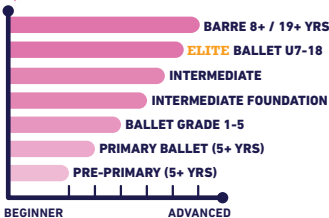

INDEX: PRESCHOOL : LEARN&PLAY1 LEARN&PLAY2 SMARTOLOGY3 SMARTOLOGY4 KINDERGARTEN : Primary5 Primary6

Gymnastics Cheerleading Ballet Contemporary Dance Broadway Basketball Futsal Dance Taekwondo **Elite** : up to 90 min class

FOR PRESCHOOL & KINDERGARTEN CLASSES ARE AN ADDITIONAL FEE. PLEASE CONTACT STUDENT ADVISOR!

NEW PROGRAM CLASSIFICATION & PROGRESSION

6-6
MO YRS

EARLY CHILDHOOD EDUCATION

NEW ACADEMIC

GYMNASTICS

DANCE

SWIMMING

BALLET

YOGA

MARTIAL ARTS

MULTI-SPORTS

5-18
YRS

ACTIVITY CLASSES

GYMNASTICS

BALLET

MARTIAL ARTS

CHEERLEADING

FUTSAL

BASKETBALL

SWIMMING

PICKLEBALL

DANCE

NEW DREAM TEAM