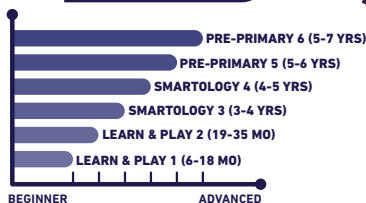

NEW PROGRAM CLASSIFICATION & PROGRESSION

6-6 MO YRS EARLY CHILDHOOD EDUCATION

NEW ACADEMIC