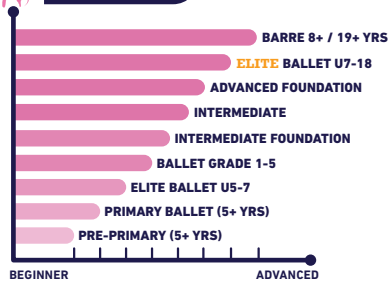

MULTI-SPORTS

5-18 YRS ACTIVITY CLASSES

GYMNASTICS

BALLET

MARTIAL ARTS

CHEERLEADING

FUTSAL

BASKETBALL

LEVEL 3-10

PICKLEBALL

TENNIS

PARKOUR

ROCKFIT

YOGA

- UP TO 90 MIN CLASS
- PRE-QUALIFICATION IS REQUIRED
- CHECK WITH ELITE CLASS INSTRUCTOR