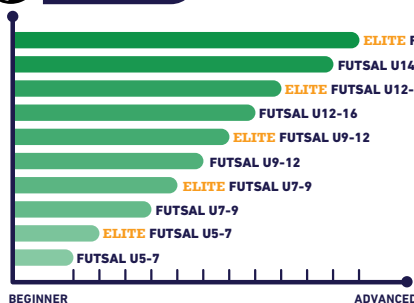

MULTI-SPORTS

5-18 YRS ACTIVITY CLASSES

GYMNASTICS

BALLET

MARTIAL ARTS

CHEERLEADING

FUTSAL

BASKETBALL

SWIMMING

DANCE

NEW DREAM TEAM

BASKETBALL

U10 | U12 | U14 | U16

FUTSAL

U6 | U8 | U10 | U13

GYMNASTICS

LEVEL 3-10

PICKLEBALL

TENNIS

PARKOUR

ROCKFIT

YOGA

- UP TO 90 MIN CLASS
- PRE-QUALIFICATION IS REQUIRED
- CHECK WITH ELITE CLASS INSTRUCTOR