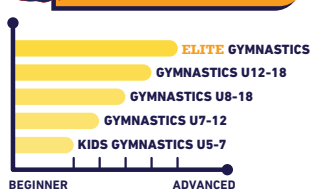

6-6 MO YRS EARLY CHILDHOOD EDUCATION

NEW ACADEMIC

GYMNASTICS

DANCE

SWIMMING

YOGA

BALLET

MARTIAL ARTS

MULTI-SPORTS

5-18 YRS ACTIVITY CLASSES

GYMNASTICS

BALLET

MARTIAL ARTS

CHEERLEADING

FUTSAL

BASKETBALL