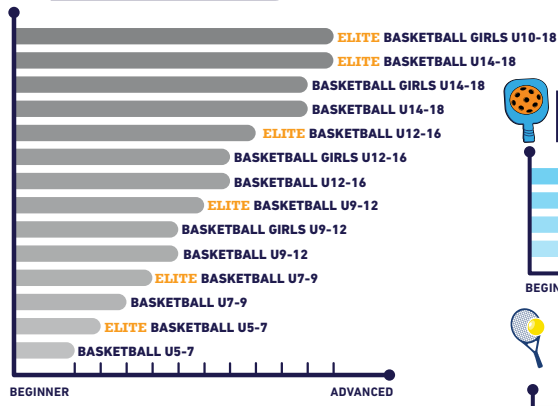

MULTI-SPORTS

5-18 YRS ACTIVITY CLASSES

GYMNASTICS

BALLET

MARTIAL ARTS

CHEERLEADING

FUTSAL

BASKETBALL

SWIMMING

DANCE

NEW DREAM TEAM

BASKETBALL

U10 | U12 | U14 | U16

FUTSAL

U6 | U8 | U10 | U13

GYMNASTICS

LEVEL 3-10

PICKLEBALL

TENNIS

PARKOUR

ROCKFIT

YOGA

- UP TO 90 MIN CLASS
- PRE-QUALIFICATION IS REQUIRED
- CHECK WITH ELITE CLASS INSTRUCTOR