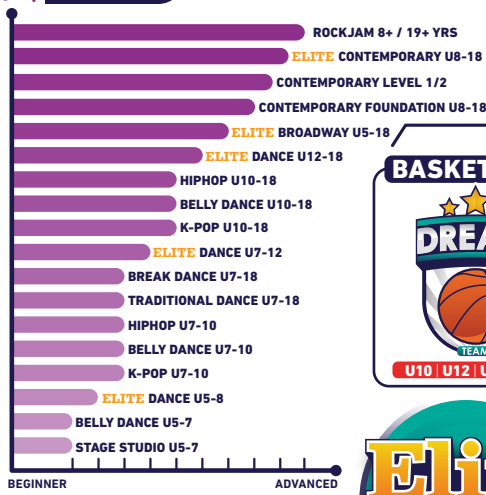

MULTI-SPORTS

5-18 YRS ACTIVITY CLASSES

GYMNASTICS

BALLET

MARTIAL ARTS

CHEERLEADING

FUTSAL

BASKETBALL

SWIMMING

DANCE

NEW DREAM TEAM

BASKETBALL

U10 | U12 | U14 | U16

FUTSAL

U6 | U8 | U10 | U13

GYMNASTICS

LEVEL 3-10

PICKLEBALL

TENNIS

PARKOUR

ROCKFIT

YOGA

- UP TO 90 MIN CLASS
- PRE-QUALIFICATION IS REQUIRED
- CHECK WITH ELITE CLASS INSTRUCTOR