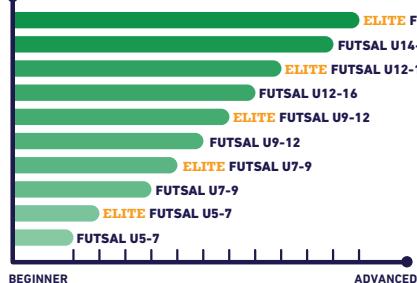

MULTI-SPORTS

5-18 YRS ACTIVITY CLASSES

GYMNASTICS

BALLET

MARTIAL ARTS

CHEERLEADING

FUTSAL

BASKETBALL

SWIMMING

PICKLEBALL

DANCE

NEW DREAM TEAM

BASKETBALL

U10 | U12 | U14 | U16

FUTSAL

U6 | U8 | U10 | U13

GYMNASTICS

LEVEL 3-10

TENNIS

PARKOUR

ROCKFIT

YOGA

- UP TO 90 MIN CLASS
- PRE-QUALIFICATION IS REQUIRED
- CHECK WITH ELITE CLASS INSTRUCTOR