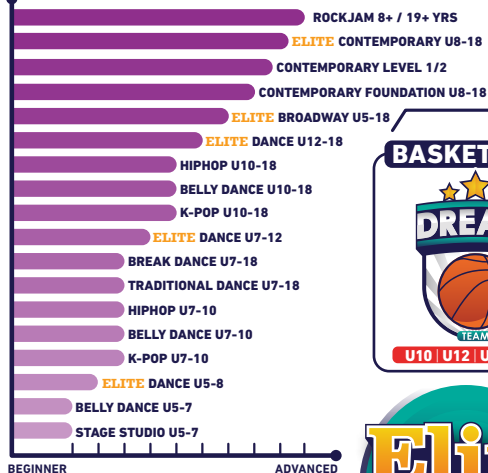

MULTI-SPORTS

5-18 YRS ACTIVITY CLASSES

GYMNASTICS

BALLET

MARTIAL ARTS

CHEERLEADING

FUTSAL

BASKETBALL

SWIMMING

PICKLEBALL

DANCE

NEW DREAM TEAM

BASKETBALL

U10 | U12 | U14 | U16

FUTSAL

U6 | U8 | U10 | U13