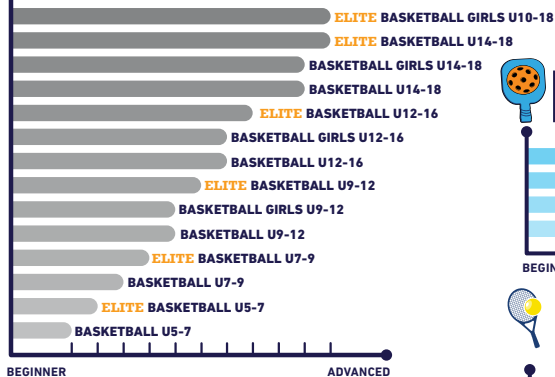

MULTI-SPORTS

5-18 YRS ACTIVITY CLASSES

GYMNASTICS

BALLET

MARTIAL ARTS

CHEERLEADING

FUTSAL

BASKETBALL

GYMNASTICS

LEVEL 3-10

TENNIS

PARKOUR

ROCKFIT

YOGA

- UP TO 90 MIN CLASS
- PRE-QUALIFICATION IS REQUIRED
- CHECK WITH ELITE CLASS INSTRUCTOR