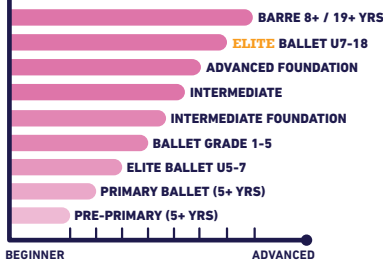

MULTI-SPORTS

5-18 YRS ACTIVITY CLASSES

GYMNASTICS

BALLET

MARTIAL ARTS

CHEERLEADING

FUTSAL

BASKETBALL