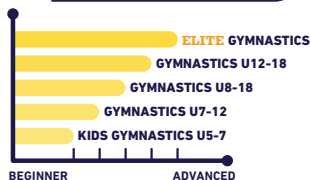

MULTI-SPORTS

5-18 YRS ACTIVITY CLASSES

GYMNASTICS

BALLET

MARTIAL ARTS

CHEERLEADING

FUTSAL

BASKETBALL