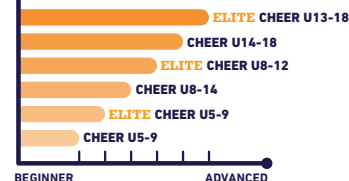

MULTI-SPORTS

5-18 YRS ACTIVITY CLASSES

GYMNASTICS

BALLET

MARTIAL ARTS

CHEERLEADING

FUTSAL

BASKETBALL

GYMNASTICS

LEVEL 3-10

TENNIS

PARKOUR

ROCKFIT

YOGA

- UP TO 90 MIN CLASS
- PRE-QUALIFICATION IS REQUIRED
- CHECK WITH ELITE CLASS INSTRUCTOR