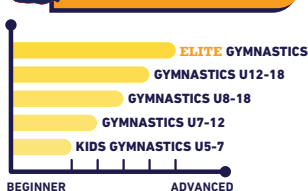

BALLET

MARTIAL ARTS

MULTI-SPORTS

5-18
YRS

ACTIVITY CLASSES

GYMNASTICS

BALLET

MARTIAL ARTS

CHEERLEADING

FUTSAL

BASKETBALL

SWIMMING

PICKLEBALL

DANCE

NEW DREAM TEAM

BASKETBALL