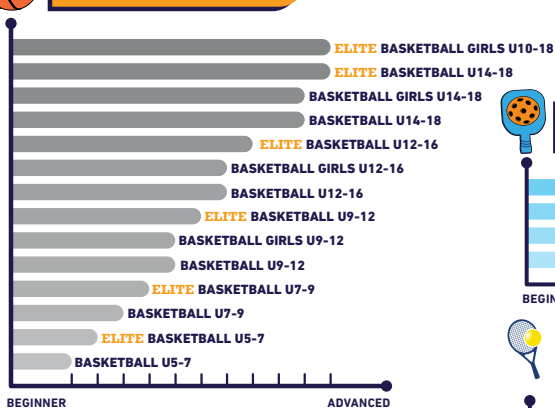

NEW! Elite CHAMPIONSHIPS ADULT 19+

REGISTRATION OPENS
1ST APRIL 2025

INDEX:	KINDERGARTEN : Primary 5	Primary 6	PRESCHOOL : LEARN & PLAY 1	LEARN & PLAY 2	SMART OLOGY 3	SMART OLOGY 4		
	Gymnastics	Cheerleading	Broadway	Ballet	Basketball	Futsal	Dance	Taekwondo

NEW PROGRAM CLASSIFICATION & PROGRESSION

6-6
MO YRS

EARLY CHILDHOOD EDUCATION

NEW ACADEMIC

GYMNASTICS

DANCE

SWIMMING

YOGA

BALLET

MARTIAL ARTS

MULTI-SPORTS

5-18
YRS

ACTIVITY CLASSES

GYMNASTICS

BALLET

MARTIAL ARTS

CHEERLEADING

FUTSAL

BASKETBALL

SWIMMING

PICKLEBALL

DANCE

NEW DREAM TEAM

BASKETBALL