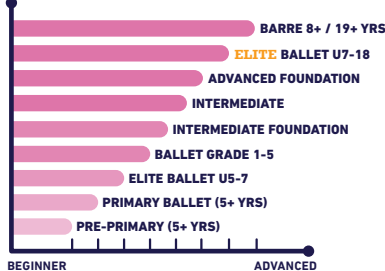

NEW! Elite CHAMPIONSHIPS ADULT 19+

REGISTRATION OPENS
1ST APRIL 2025

INDEX:	KINDERGARTEN : Primary 5	Primary 6	PRESCHOOL : LEARN & PLAY 1	LEARN & PLAY 2	SMART OLOGY 3	SMART OLOGY 4		
	Gymnastics	Cheerleading	Broadway	Ballet	Basketball	Futsal	Dance	Taekwondo

NEW PROGRAM CLASSIFICATION & PROGRESSION

6-6
MO YRS

EARLY CHILDHOOD EDUCATION

NEW ACADEMIC

GYMNASTICS

DANCE

SWIMMING

YOGA

BALLET

MARTIAL ARTS

MULTI-SPORTS

5-18
YRS

ACTIVITY CLASSES

GYMNASTICS

BALLET

MARTIAL ARTS

CHEERLEADING

FUTSAL

BASKETBALL

SWIMMING

PICKLEBALL

DANCE

NEW DREAM TEAM

BASKETBALL