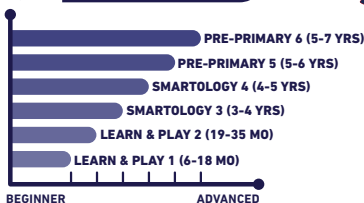

NEW PROGRAM CLASSIFICATION & PROGRESSION

6-6
MO YRS

EARLY CHILDHOOD EDUCATION

NEW ACADEMIC

GYMNASTICS