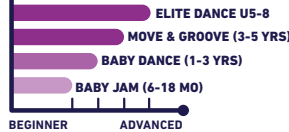

NEW PROGRAM CLASSIFICATION & PROGRESSION

6-6
MO YRS

EARLY CHILDHOOD EDUCATION

NEW ACADEMIC

GYMNASTICS

DANCE

SWIMMING

YOGA

BALLET

MARTIAL ARTS

MULTI-SPORTS

5-18
YRS

ACTIVITY CLASSES

GYMNASTICS

BALLET

MARTIAL ARTS