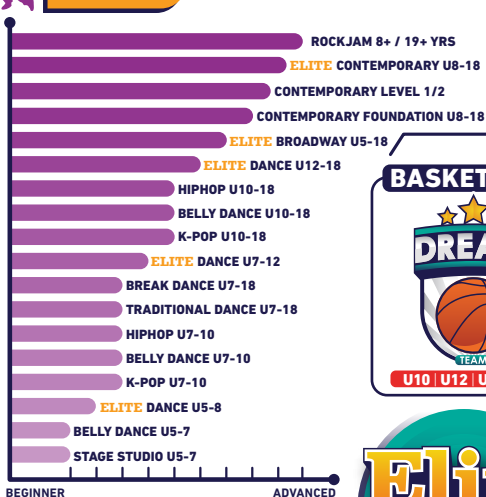

BALLET

MARTIAL ARTS

MULTI-SPORTS

5-18
YRS

ACTIVITY CLASSES

GYMNASTICS

BALLET

MARTIAL ARTS

CHEERLEADING

FUTSAL

BASKETBALL

SWIMMING

PICKLEBALL

DANCE

NEW DREAM TEAM

BASKETBALL