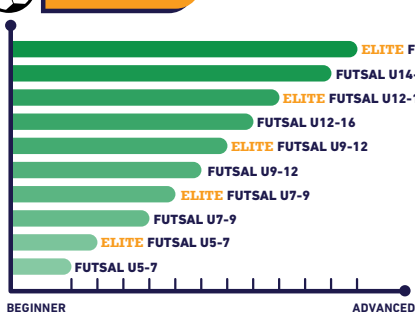

NEW PROGRAM CLASSIFICATION & PROGRESSION

6-6
MO YRS

EARLY CHILDHOOD EDUCATION

NEW ACADEMIC

GYMNASTICS

DANCE

SWIMMING

YOGA

BALLET

MARTIAL ARTS

MULTI-SPORTS

5-18
YRS

ACTIVITY CLASSES

GYMNASTICS

BALLET

MARTIAL ARTS

CHEERLEADING

FUTSAL

BASKETBALL

SWIMMING

PICKLEBALL

DANCE

NEW DREAM TEAM

BASKETBALL

YOGA

- UP TO 90 MIN CLASS
- PRE-QUALIFICATION IS REQUIRED
- CHECK WITH ELITE CLASS INSTRUCTOR