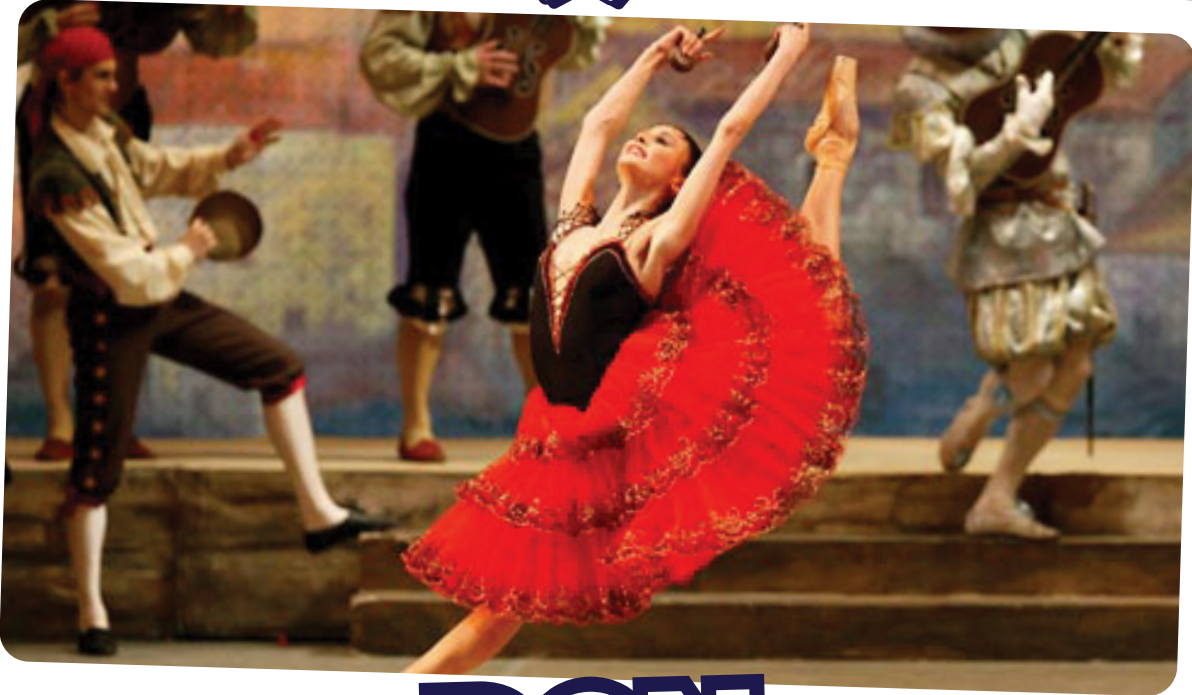

*Ballet &
Contemporary*
Recital

**DON
QUIXOTE**

**MAIN CHARACTER
AUDITION**

RESULTS!

Session 1

No.	Role	Student Name	RGP
1.	Kitri	Madeleine Emilie Sukmadjaja	14008
2.	Kitri's Sister	Alina Shafira Heriwardito	8051
3.	Kitri's Friend-1	Adrianna Tanya Soejitno	2305
4.	Kitri's Friend-2	Jasmine Sarah Afni Panjaitan	104021
5.	Dulcinea	Macayla Sukmadjaja	41608
6.	Mercedes	Shidqia Aluna Lubis	106895
7.	Cupid	Xzaavynia Johnston	16813
8.	The Queen Of The Driads	Giselle Gabriella Purnama	78629
9.	Princess	Bebby Vishaka Adeeva	90714
10.	Prince	Omar Zanki Wibowo	5943
11.	Black Swan	Michaela Alinie Mokoginta	23119